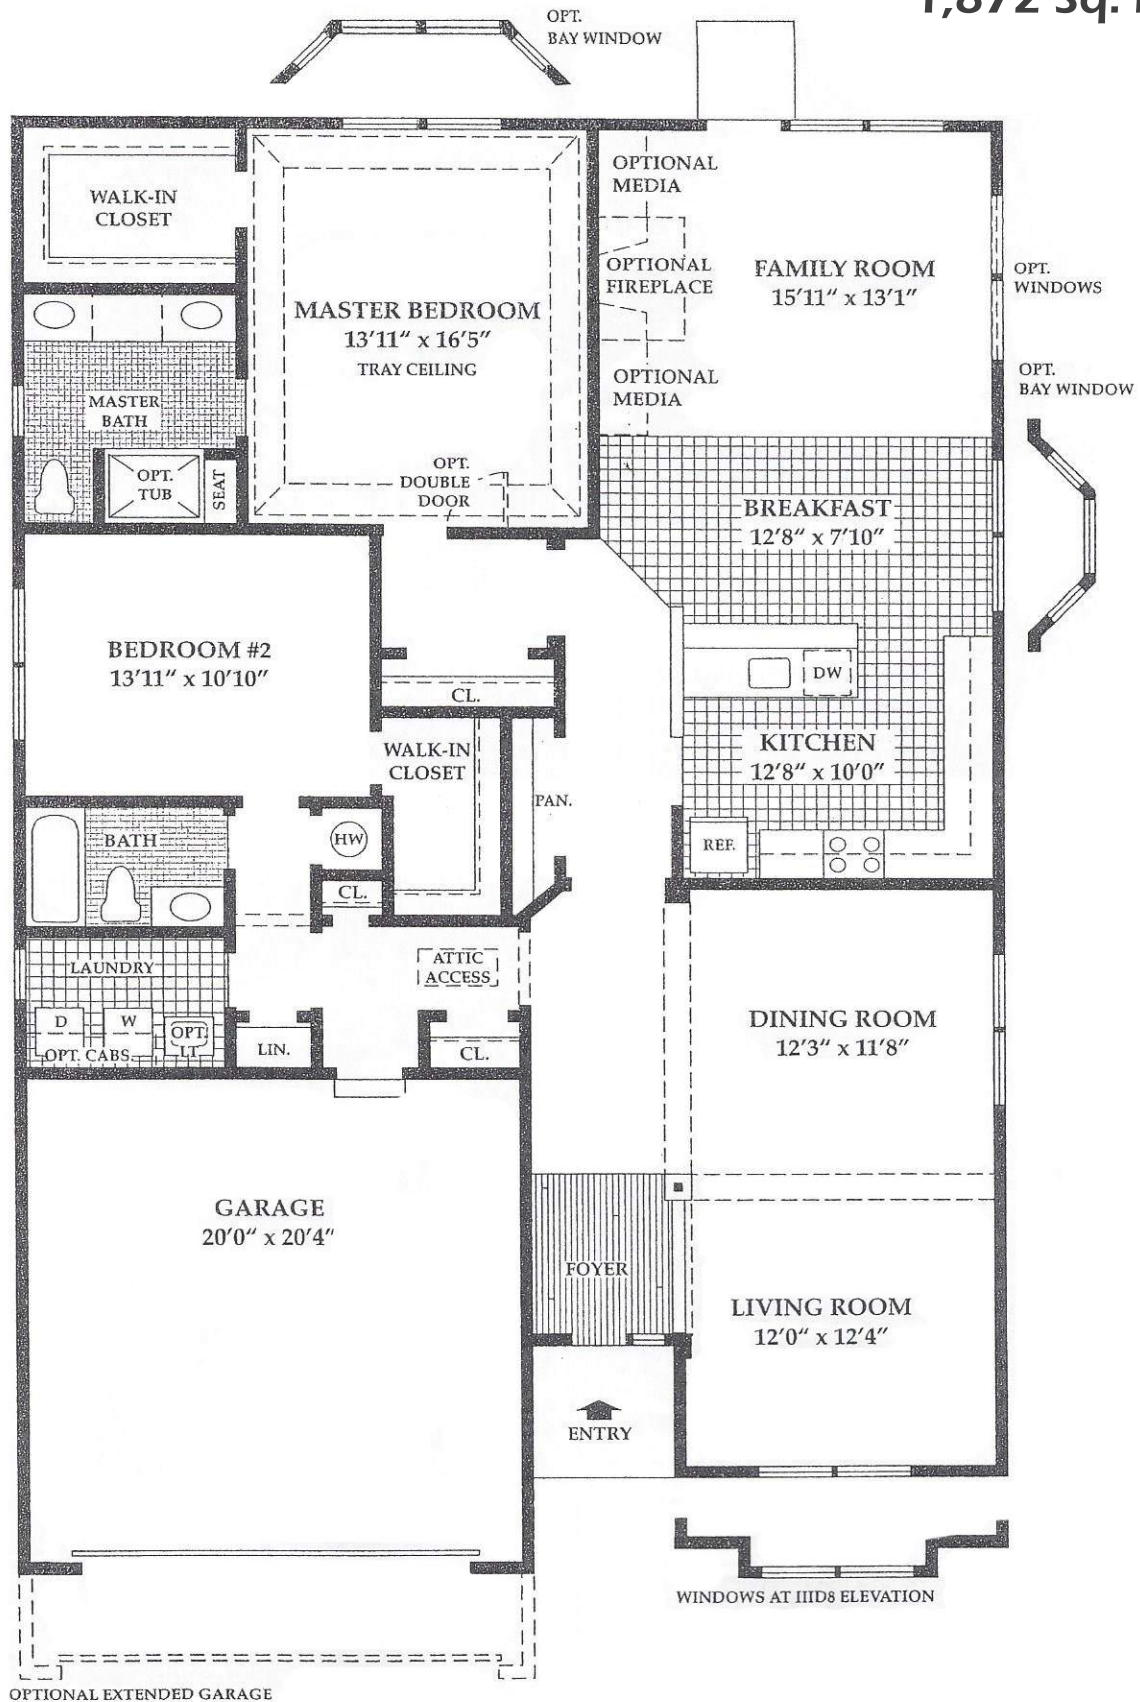

# BONAIRE ROYALE

2 Bedrooms  
 2 Baths  
 2 Car Garage  
 1,872 Sq. Ft.

TWO DOOR GARAGE  
 AT IIID8 ELEVATION

All dimensions are approximate.